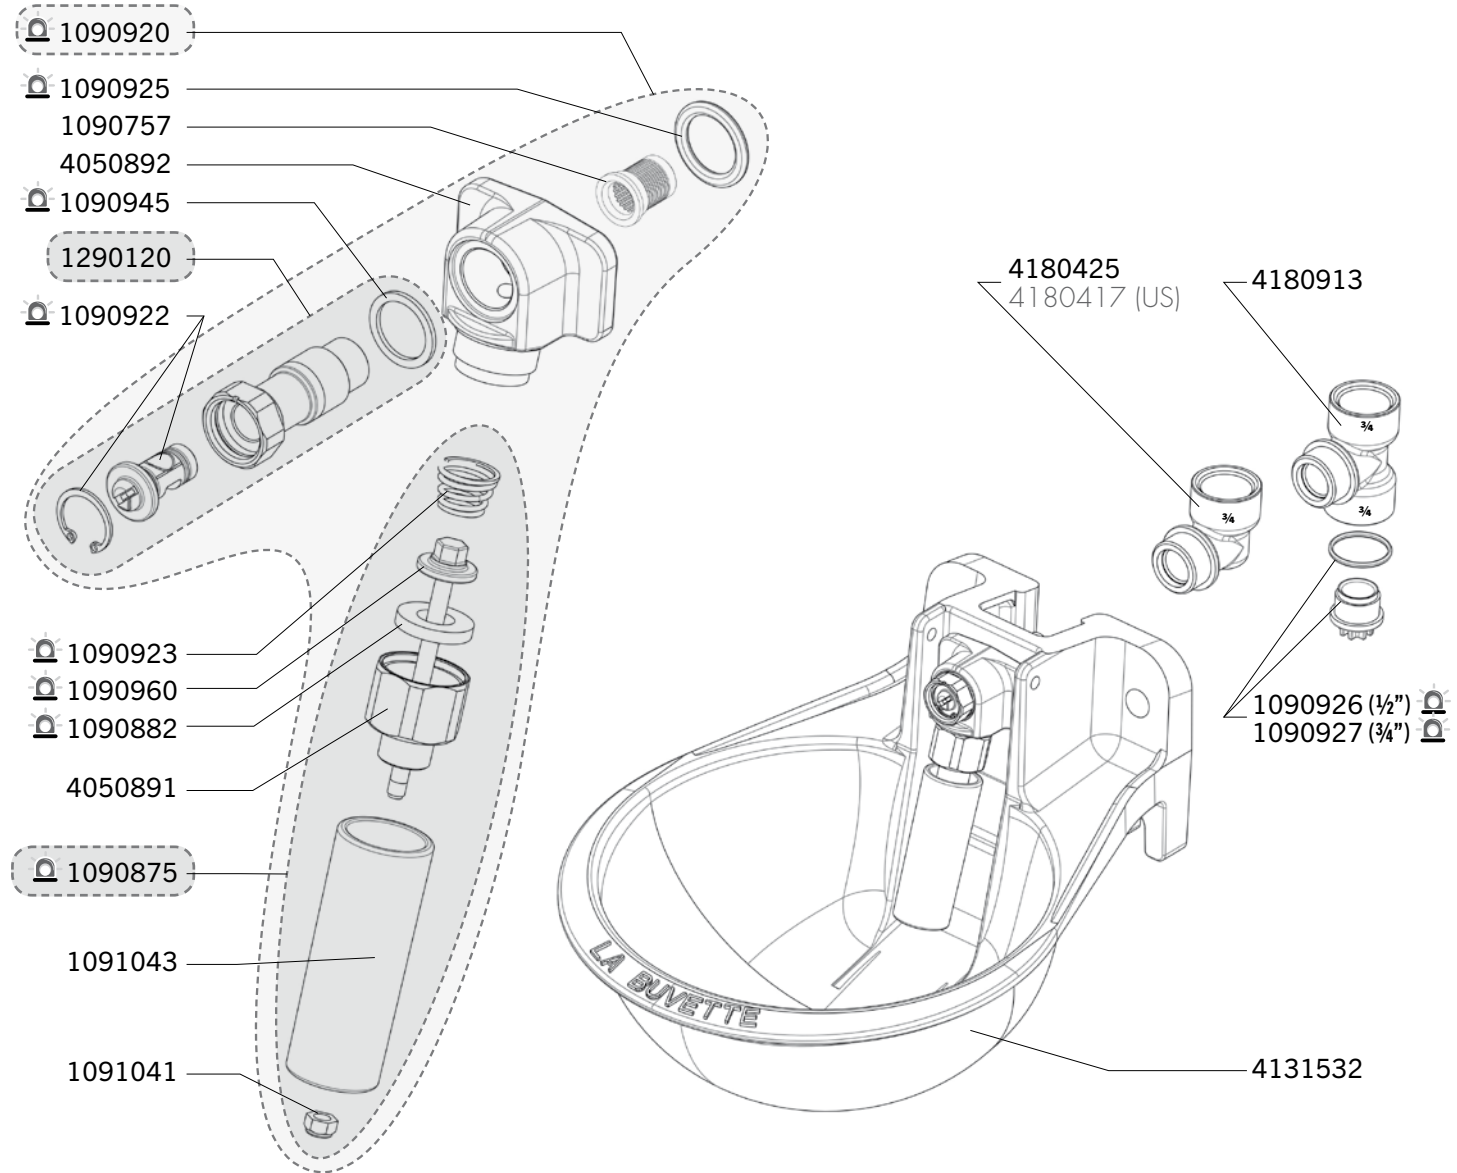

# FORSTAL TUBE

Ref. 3027 - 3028 - 3029 - 3030 - 3263 - 3285

Ship.	Code	Designation
J+1	1090757	10 X PLASTIC FILTERS
	1090875	VALVE UNDERPART F 30 BLISTER PACK
	1090882	VALVE SEAL F 30 (X5) BLISTER PACK
	1090920	COMPLETE VALVE F20/FORSTAL BLISTER PACK
	1090922	3 ADJUSTMENT SCREWS FORSTAL BLISTER PACK
	1090923	5 SPRINGS F30/60/FORSTAL BLISTER PACK
	1090925	FIVE O RINGS BLISTER PACK
	1090926	3 PLUG/WASHERS 1/2 FOR F11 BLISTER PACK
	1090927	3 PLUG/WASHERS 3/4" BLISTER PACK
	1090945	5 X NYLON WASHERS 24X18 F11 (BLISTER)
	1090960	VALVE SHAFT F30/60/110-BLISTER
J+5	1091041	BAG WITH 10 STAINLESS STEEL BLIND NUTS H5
J+5	1091043	2 PLASTIC PUSH RODS F30/FORSTAL
J+1	1290120	ASSEMBLING+ADJUSTMENT SCREW-BRASS/FORSTAL
J+5	4050891	VALVE SEAT - BRASS
J+5	4050892	BRASS BODY VALVE FORSTAL
J+5	4131532	BOWL FOR FORSTAL TUBE VERSION
J+5	4180417	3/4" ELBOW FOR FORSTAL TUBE (FOR USA)
J+1	4180425	3/4" BRASS ELBOW FOR FORSTAL
J+1	4180913	T-CONNECTION 3/4 "GZ M18 LT

Shipping time in working days (running out of stock excepted), spare parts tagged with a  are dispatched the same day if order received before noon and made of parts tagged with  ( J ) exclusively.